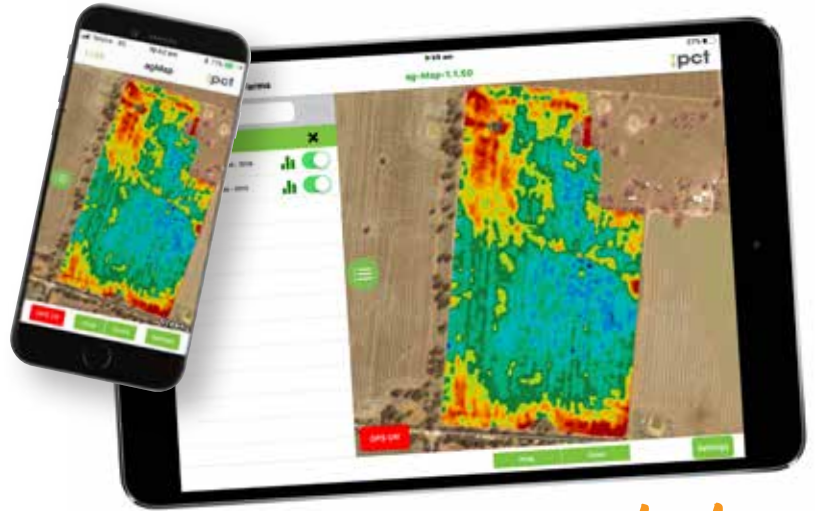

Porosity - 9/30/2003

Sat. Hyd. Cond. -
9/30/2003

Available Water -
9/30/2003

Measure the benefit of properly drained fields

Establish best farming practises

More water logging

Farming North/South

No Waterlogging

Farming East/West

PCT can help you with farm layout and drainage design

Creating benefits through collaboration

pct +  **Grower** +  **Agronomist**

PCT Services uses PCT Agcloud

Easy access to your data

Works offline and online

-  View your data on iOS APP, iPhone, iPad and more..
-  Use GPS in-field to ground truth your information
-  Keep your data with you at all times and leave the office behind
-  Map points and field boundaries, with or without GPS
-  Small files that will not chew up your data package

FULLY *Integrated with John Deere Operations Centre
Send cleaned yield data to Operation Centre*

Contact

The PCT Team are independent and the most experienced and respected data specialists in Agriculture