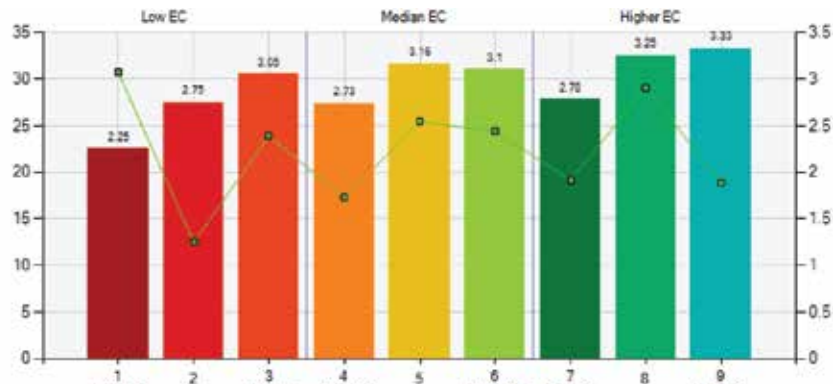

Understand what drives yield? Is it...

- ✓ Soil Type
- ✓ Water Holding Capacity
- ✓ Sub Soil Constraints
- ✓ Nutrients
- ✓ Farming History
- ✓ Farming Practice

All of the Above?

Smart Start Zones

Help you learn and begin to manage variability

Electromagnetic Survey

RTK GPS Watershed

PCT can get you on the right path

Professional Analytics

Understand your potential through water

Field Capacity -
9/30/2003

Wilting Point -
9/30/2003

Bulk Density -
9/30/2003

Porosity - 9/30/2003

Sat. Hyd. Cond. -
9/30/2003

Available Water -
9/30/2003

Measure the benefit of properly drained fields

Establish best farming practises

More water logging

Farming North/South

No Waterlogging